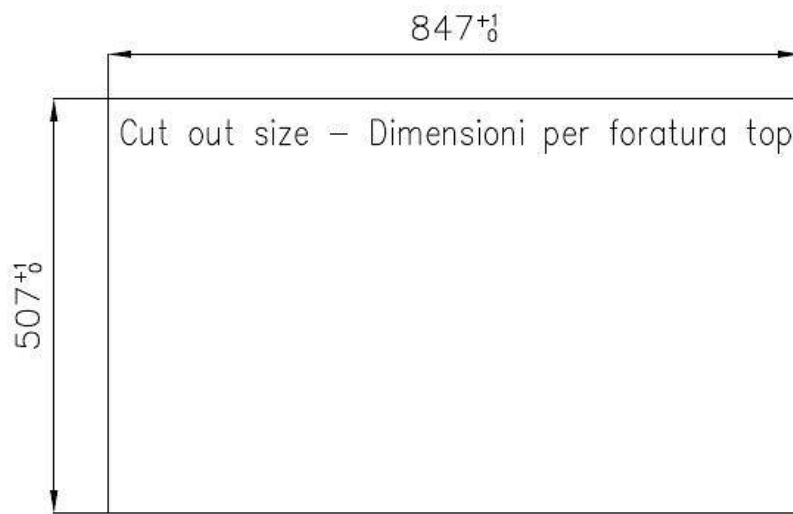

Lavello serie Master cod. 1250/05*