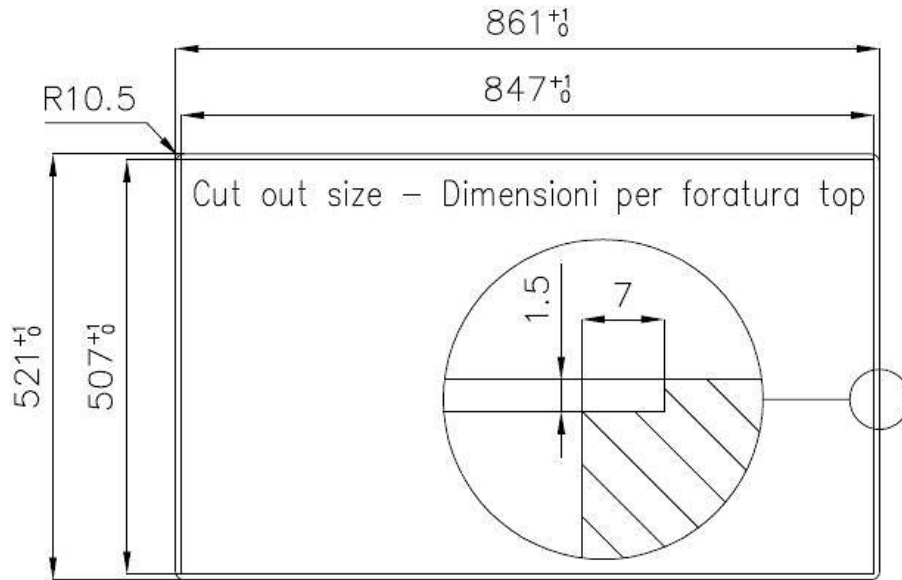

Texture Foster brushed

Base 60 cm

Dimensions 860 x 520 mm

Standard fittings Fixing hooks, gasket, drain, overflow and siphon, boxed packing

Mixer holes 2 standard holes

Built-in hole [View technical data sheet](#)

Small radius Bowls with squared shapes with a modern design and an increased capacity, for a minimal aesthetics connected with an extreme practicity.

TECHNICAL DATA

Lavello serie Master cod. 1250/05*

EQUIPMENT