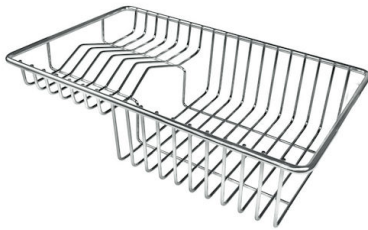

Small radius Bowls with squared shapes with a modern design and an increased capacity, for a minimal aesthetics connected with an extreme practicity.

TECHNICAL DATA

Lavello serie Master cod. 1250/05*

EQUIPMENT

Automatic waste fitting - PM

8407 113

OPTIONAL ACCESSORIES

Glass chopping board
8631 300

HDPE Chopping board
8657 001

HPDE Twin chopping board
8644 101

Stainless steel plate rack
8100 303

Stainless steel plate rack
8100 201

White bowl
8153 100

* only in combination with the accessory
8644 101

**Graters kit with ring-holder and
food collection tray**
8159 101

* only in combination with the accessory
8644 101

**Iroko-wood sliding chopping board
with stainless steel colander**
8644 044

Stainless steel perforated tray
8151 000
* only in combination with the accessory
8644 101

RECOMMENDED PAIRINGS

Mixer Tap Play

8487 000